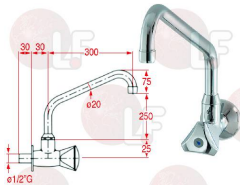

KLARCO 0P.HK9E/R

**3759274 SCREW-IN SPOUT  $\varnothing$  20x350 mm**

KLARCO 0P.C009.00.00

Suitable for:

**3759238 SINGLE BASIN TAP STYL-K3**  
 spout "J"  $\varnothing$  20x300h250 mm  
 valve  $\varnothing$  3/4" high capacity  
 connection  $\varnothing$  1/2"