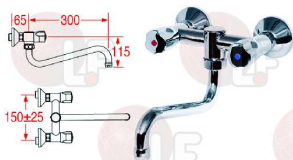

3759065 WALL-MOUNTED TWO HOLE TAP $\varnothing$ 3/4"

spout 300 mm
distance between mounting holes 150 mm
connections $\varnothing$ 3/4"x3/4"

ECHTERMANN 2460.32/300