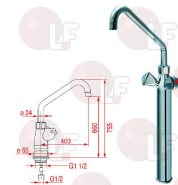

**5061937 "C" SPOUT 18x300 mm**

MONOLITH 00602000009

**3759127 MAXI SINGLE-HOLE MIXER h 320 mm**

MONOLITH R0101020169

**3759129 MAXI SINGLE-HOLE MIXER h 660 mm**

MONOLITH R0101020172

Suitable for:

Suitable for: