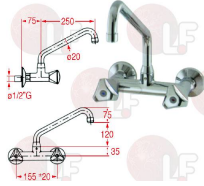

Faucets and mixers

Suitable for:

3759254 WALL MOUNTED TWO-HOLE TAP STYL-K3
valves $\varnothing$ 3/4"
spout $\varnothing$ 20 x 250 h120 mm with screw
distance between holes 155 mm
connection $\varnothing$ 1/2"

KLARCO 1S.4005.05.K23

3759271 HANDLE K3 CONTROL SCREWS $\varnothing$ 3/4" RED
broach $\varnothing$ 8x20