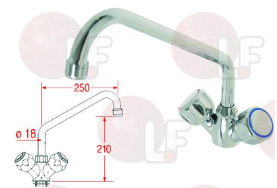

3359410 SINGLE-HOLE MIXER

spout $\varnothing$ 18x250 mm
flow rate 21 L/min by 4 bar
connections $\varnothing$ 1/2"FF
mounting hole min 30 max 32 mm