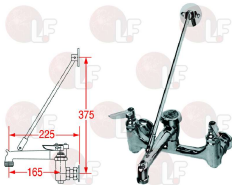

T&S 001638-45

3359975 WALL MOUNTED TWO-HOLE TAP
connections $\varnothing$ 1/2"
mounting distance 210 mm