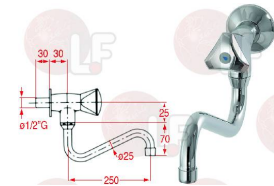

KLARCO 0P.C009.00.00

3759239 SINGLE WALL MOUNTED TAP STYL-K3
spout "S" $\varnothing$ 25x250h70 mm
valve $\varnothing$ 3/4" high capacity
connection $\varnothing$ 1/2"