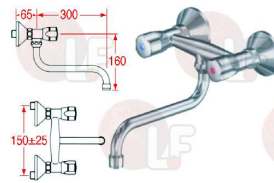

3759096 WALL MOUNTED TWO-HOLES TAP ECO STAR

spout 300 mm
distance between holes 150 mm
connections $\varnothing$ 3/4"

ECHTERMANN 1070/300