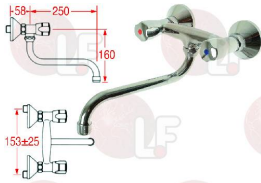

3759095 WALL MOUNTED TWO-HOLES TAP ECO STAR

spout 250 mm
distance between holes 150 mm
connections $\varnothing$ 3/4"

ECHTERMANN 1060/250