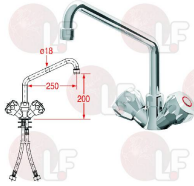

# Faucets and mixers

Suitable for:

**7103023 RED HOT WATER TAP KNOB**

R.D.FRIULI 36103643

Suitable for:

**3359805 TAP WORM**

R.D.FRIULI 36107363

**3759171 SINGLE-HOLE MIXER ECO**  
with "U" shaped spout  $\varnothing$  18x250mm  
flow rate 17 l/min. 3 bar  
connections 1/2"F  
mounting hole 32 mm