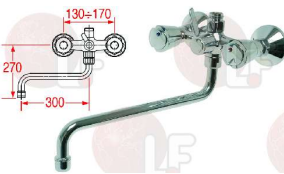

**3359805 TAP WORM**

R.D.FRIULI 00501303

R.D.FRIULI 00601303

R.D.FRIULI 36107363

**3759107 WALL-MOUNTED ECO TAP WITH SHOWER FITTING**  
 spout  $\varnothing$  18 x 300 mm  
 mounting distance 130/170 mm

**3359811 KNOB TYPE P  $\varnothing$  32 mm**  
 for MIXER TAP  
 with red and blue indicators