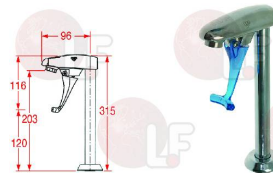

T&S ES-12

**3359964 TAP OPENING LEVER**

T&S 001638-45

**3359975 WALL MOUNTED TWO-HOLE TAP**  
connections  $\varnothing$  1/2"  
mounting distance 210 mm

T&S B-0665-BSTR

**7107671 WATER STATION DOSER TAP**  
connection  $\varnothing$  1/2" npt 1.51 mm  
height from base 315 mm