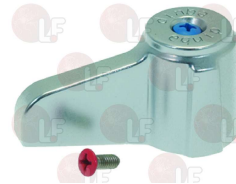

3359969 COMPLETE LEVER FOR TAPS