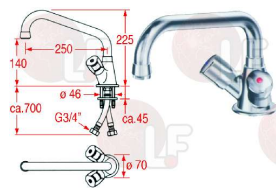

ECHTERMANN 6301.90/400-600

3759092 MAXI SINGLE-HOLE TAP ECO STAR
spout 250 mm
spindles $\varnothing$ 3/4"
mounting hole 46 mm