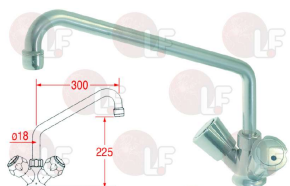

R.D.FRIULI 36107363

3359411 SINGLE-HOLE MIXER
spout $\varnothing$ 18x300 mm
flow rate 21 L/min by 4 bar
connections $\varnothing$ 1/2" FF
mounting hole min 30 max 32 mm

R.D.FRIULI 00101303

7103024 BLUE COLD WATER TAP KNOB