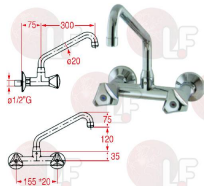

KLARCO 1S.4005.07.K23

3759271 HANDLE K3 CONTROL SCREWS $\varnothing$ 3/4" RED
broach $\varnothing$ 8x20