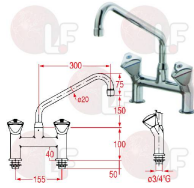

Suitable for:

**3759251 TWO-HOLE INCLINED COUNTER STYL-K3**

large screws  $\varnothing$  3/4"  
spout  $\varnothing$  20 x 300 h 150 mm  
distance between holes 155 mm  
connections  $\varnothing$  3/4" h 50 mm