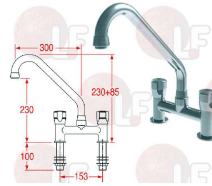

## 3759063 SINK MOUNTED TWO HOLE TAP $\varnothing$ 3/4"

spout 300 mm  
distance between mounting holes 150 mm  
connections  $\varnothing$  3/4"  
ceramic head valves

ECHTERMANN 6925.32/250.230