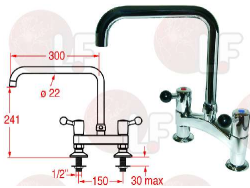

# Faucets and mixers

Suitable for:

**3359530 HOT WATER TAP WITH SPINDLE**  
1/4" LH - ø 10 mm  
with handle

CHAVONNET P271AA85

Suitable for:

**2103704 SPOUT 300 mm h 260 mm ø 3/4"**

CHAVONNET 963300245G

**3359713 COMPLETE 2-HOLE MIXER TAP**  
for desk  
height 300 mm  
coupling 1/2" (15/21)  
distance 150 mm - height 240 mm