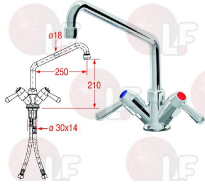

Suitable for:

3759170 SINGLE-HOLE MIXER 1/4 TURN
with "U" shaped spout $\varnothing$ 18x250mm
flow rate 20lt min. 3 bar
connections 1/2" F
mounting hole 32 mm