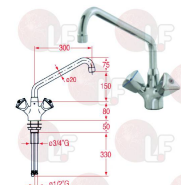

KLARCO 0P.C080.00.00
RIVER 00502000004

KLARCO 9012031
RIVER A800/1062B

MONOLITH 00502000004

3359163 SINK HOLE TAP STYL-K3
spout $\varnothing$ 20x300h150 mm
mixer connection 3/4" h 50 mm
power source nickel plate copper $\varnothing$ 1/2"