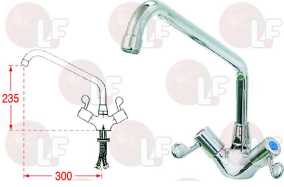

Faucets and mixers

Suitable for:

3359671 SINGLE-HOLE MIXER 81402
spindles with ceramic discs
spout $\varnothing$ 20x300 mm
flow rate 36 L/min by 3 bar
with hoses $\varnothing$ 1/8"-1/2" M Fx350 mm
mounting hole $\varnothing$ 33 mm

RIVER 81402

3459013 CERAMIC DISC VALVE $\varnothing$ 1/2" RH 90°
for single hole "MAXI" $\varnothing$ 1/2"