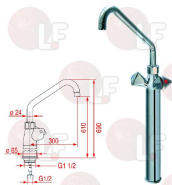

MONOLITH R0101020167

3759128 MAXI SINGLE-HOLE MIXER h 610 mm