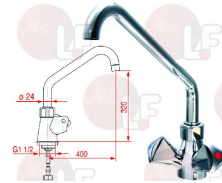

MONOLITH 00602000009

3759127 MAXI SINGLE-HOLE MIXER h 320 mm