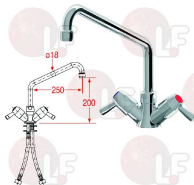

R.D.FRIULI 36107363

3759172 SINGLE-HOLE MIXER ECO 1/4" TURN
with "U" shaped spout $\varnothing$ 18x250mm
flow rate 20 l/min. 3 bar
connections 1/2"F
mounting hole 32 mm

R.D.FRIULI 00203253

3359119 CERAMIC DISK VALVE RH 1/4 TURN
for cold water