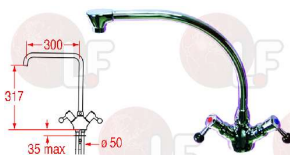

# Faucets and mixers

Suitable for:

**2103703 SPOUT 300 mm h 160 mm ø 3/4"**

CHAVONNET 963300145

Suitable for:

**2103704 SPOUT 300 mm h 260 mm ø 3/4"**

CHAVONNET 963300245G

**3359714 2-HOLE MIXER TAP**  
height 300 mm  
hole ø 50 mm  
flowrate 97 L/min by 3 bar  
rotary head 1/4 - height 350 mm  
pipe feeding ø 14/16