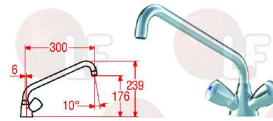

Faucets and mixers

Suitable for:

3359979 SINGLE-HOLE MIXER KWC K24.41.24
spout $\varnothing$ 20 x 300mm
flowrate 30l/minute by 3 bar
mounting hole $\varnothing$ 35mm

KWC K.24.41.24.000C02

5061937 "C" SPOUT 18x300 mm