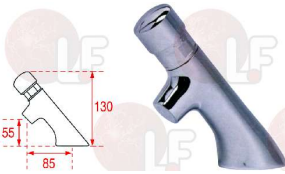

RIVER R00378

3359989 TIMED TAP MINIMAGIC
no encumbrance of the spout
adjustable flow rate w. minimum consumption of
4 L/min
opening time approx. 10 seconds
with brass cartridge and stainless steel pin
slanted body to make the opening movement
easier for the hand
hole 22 mm