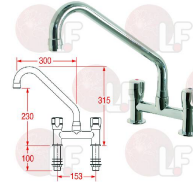

3759094 TWO-HOLES TAP FOR MIXER ECO STAR

spout 300 mm
distance between holes 150 mm
connections $\varnothing$ 3/4"

ECHTERMANN 1050/300/230