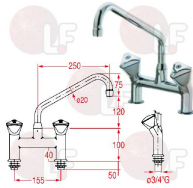

KLARCO 0P.H003.00.00/B  
KLARCO 0055216/B

KLARCO 0P.H033.00.00/B

KLARCO 0055200

**3759275 TAP KNOB RED OLD TYPE**  
broach  $\varnothing$  8x20

KLARCO 0P.H033.00.00/R

**3759250 TWO-HOLE INCLINED COUNTER STYL-K3**  
large screws  $\varnothing$  3/4"  
spout  $\varnothing$  20 x 250 h 120 mm  
distance between holes 155 mm  
connections  $\varnothing$  3/4" h 50 mm