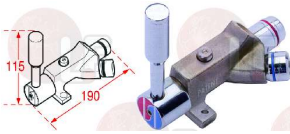

# Faucets and mixers

Suitable for:

**3359981 MIXER FOR CONTINUOUS WATER FLOW**  
 foot operated  
 by moving the lever cold water flows  
 then gradually mixed and hot water  
 flow rate regulator included  
 floor mounting or under the furnitures  
 flow rate 3 bar - 14 L/min  
 for mounting with all pre-wash set  
 2 special non-return valves to  
 avoid the by-pass of the plant