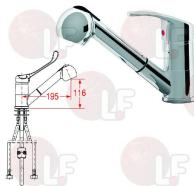

R.D.FRIULI 00209103

R.D.FRIULI 36100841

3359357 PULL-OUT SPRAY HEAD $\varnothing$ 1/2" M

3259015 SHORT HANDLE FOR CARTRIDGE