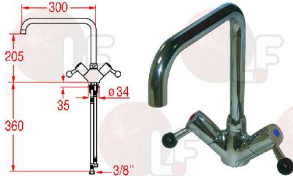

**3759299 REINFORCEMENT UNDER-SINK FOR SINGLE-HOLE**

**3759295 UNIVERSAL SPOUT 200 mm  $\varnothing$  3/4"**  
with reversible head

**3359524 COLD WATER TAP HEADWORK**  
1/4 knob turn to the right

**3359529 COLD WATER TAP WITH SPINDLE**  
1/4" RH -  $\varnothing$  10 mm  
with handle

# Faucets and mixers

Suitable for:

**3359813 COMPLETE 1-HOLE MIXER TAP**  
length 320 mm - coupling G 1/2"  
flowrate : 28 L/minute - 3 bar

CHAVONNET 5640T3

**3359530 HOT WATER TAP WITH SPINDLE**  
1/4" LH - ø 10 mm  
with handle